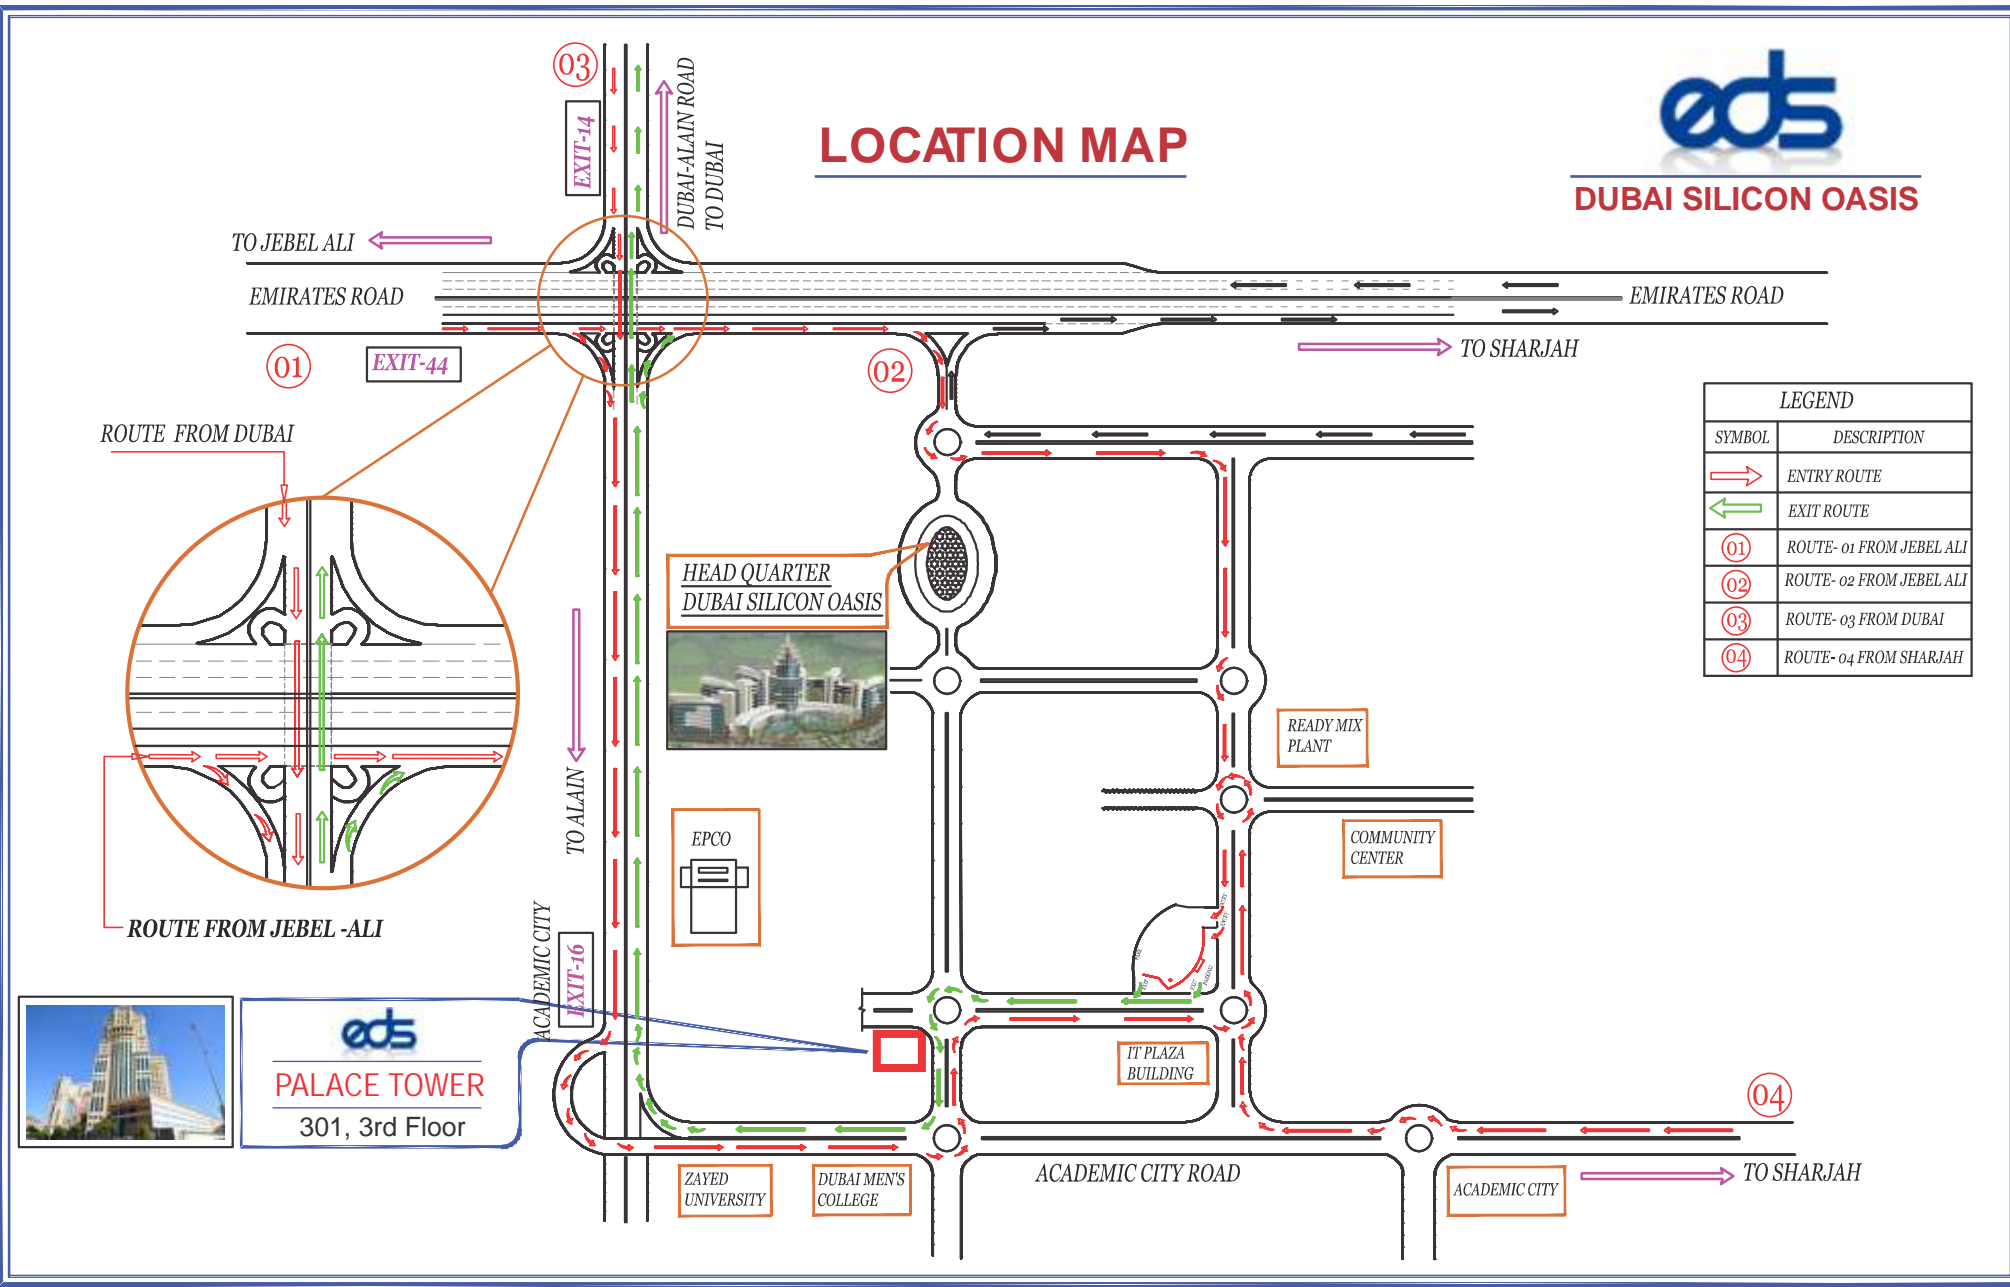

# DUBAI SILICON OASIS

## LOCATION MAP

LEGEND	
SYMBOL	DESCRIPTION
	ENTRY ROUTE
	EXIT ROUTE
①	ROUTE- 01 FROM JEBEL ALI
②	ROUTE- 02 FROM JEBEL ALI
③	ROUTE- 03 FROM DUBAI
④	ROUTE- 04 FROM SHARJAH

**eds**  
**PALACE TOWER**  
 301, 3rd Floor